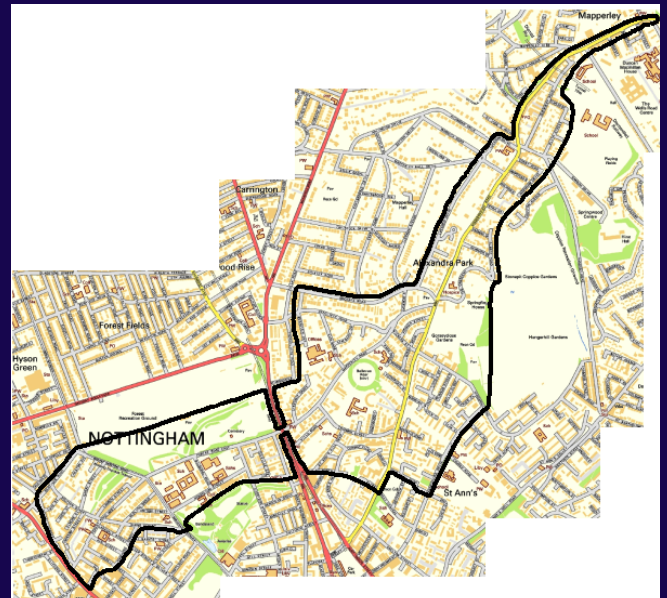

If you see Lynette Burton breaking her Order, please contact:

Nottingham City Council

The Anti-Social Behaviour Help Line 0115 915 2020

Police

In an emergency dial 999. Alternatively, contact Nottinghamshire Police on 0300 300 99 99 and ask for your local Police Station

Crimestoppers

You can ring Crimestoppers free and in confidence on 0800 555 111